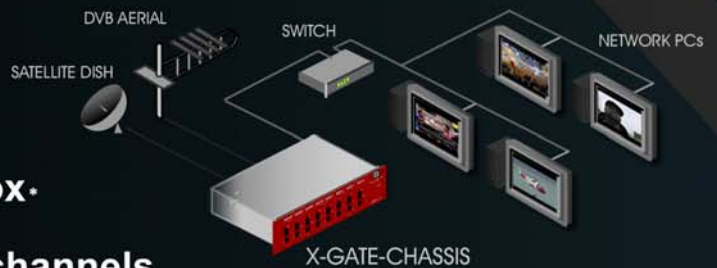

Xgate

ENTERPRISE DIGITAL TV

THE EASY WAY TO PUT TV ON YOUR NETWORK

-  Broadcast TV across your network
-  Plug and play head end
-  Free desktop TV player
-  Supports Amino A110 set top box.
-  Player automatically discovers channels
-  Low power consumption

X-Gate is a system that includes receivers for digital terrestrial and satellite TV, with a software player for Windows and support for the Amino A110 set top box. After connecting the receivers to an aerial or satellite dish and your network, you just need to tell them to search for TV channels just like a TV set. You decide which channels are streamed to your network and the desktop TV player and Amino A110 STB will discover them automatically.

T-Gate blades in a 3U Sub rack with Integrated PSU for 9 gateway cards

T-Gate desktop case

* The A110 already plays the xGate TV streams and we can supply a channel discovery and selection application for the A110 for better integration.