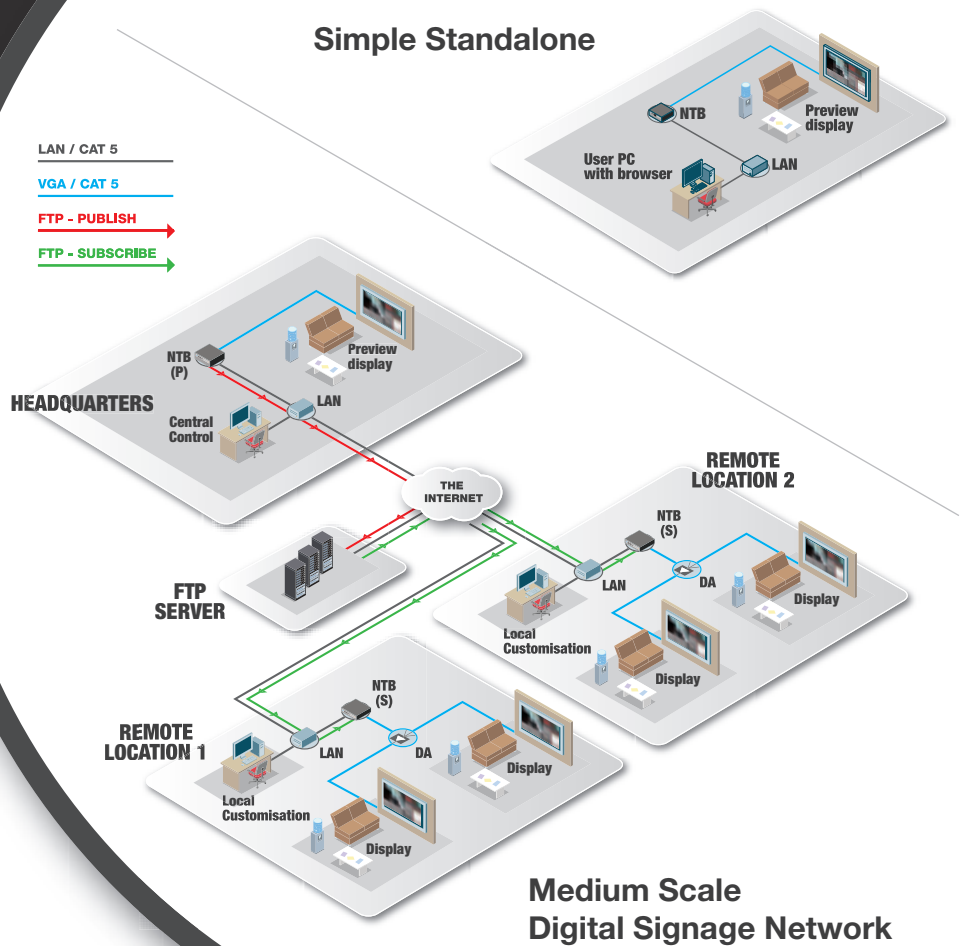

The Century NTBs are ideally suited to applications where Flash or high quality video content is to be played out such as in hospitality, foyers or retail advertising.

Any unit in the series combines with any other ONELAN NTB from the range to provide a cost effective solution for small to large networks.

Century Series – NTB620/5/8 Specifications

Enclosure	• 280 x 77 x 268mm • 2u Rack Mount - optional • Wall Mount - optional
Processor	Intel Atom - Dual core
Storage	• System RAM – 1024 MBytes • System Media Storage – 160GBytes
Power	180W Internal PSU with PFC, 50W consumption
LAN interface	1000/100/10BaseT
Video Output	• VGA to 2048 x 1536 resolution via 15 'D', 1920 x 1080 max recommended • 4x3, 5x4, 16x9 modes • Landscape or portrait (rotation)
Audio In/Out	3.5mm socket – Stereo Analogue, Line Levels
RS232	via 9 way 'D' plug
TV Capture*	• NTB625 - DVB-T - via Belling Lee connector • NTB628 - ATSC via 'F' series connector. Terrestrial and cable (Clear QAM) • Composite/S-Video (+ stereo audio) via RCA/4 Pin DIN
Display Layout Management	• Any number of Layouts scheduled for time-of-week • Any number of Zones (2 video) with independent Playlists • Playlist Management by explicit media reference • Playlist Management by folder membership • Automatic inter-zone synchronization (captioning) • Extensive local and remote media management (option)

Network Management	Digital Signage Manager (DSM) web appliance (optional)
NTB Unit Management	• Multi-language Support: English, German, French, Italian, Spanish, Arabic, Japanese, Chinese, Russian, & USA English • Single Units via a Web Browser • Multiple Units (Channels) of NTBs can be 'Subscribed' from a 'Publisher' NTB
Media Sources	• Hard Disc: All media types • Ethernet: MPEG/UDP/IP stream (option) • Internet: HTML (Web pages) and RSS Feeds with multilingual support, XML files • Video In: RCA composite/DIN SVideo (option) • TV aerial: DVBT or ATSC (options)
Media	• Video: MPEG1-4 V.3, QT, WMV(9), Real 1-4, Video Cropping • Animation: Flash (SWF) 10.1.53.64, HTML (with Javascript), HTML Cropping and Zoom, HTML as per WebKit 531.2+ • Stills: JPEG, TIFF, GIF, PNG, BMP • Audio: MPEG1-4, WMA Loss-Less, WMA V1-3, AC3, MP3, WAV • Text: Multiple fonts, speeds, colours and directions, RSS Newsfeeds • Clocks: Digital, with multilingual date/time
ONELAN reserves the right to alter specification and functionality.	
* All Digital TV inputs free to air only.