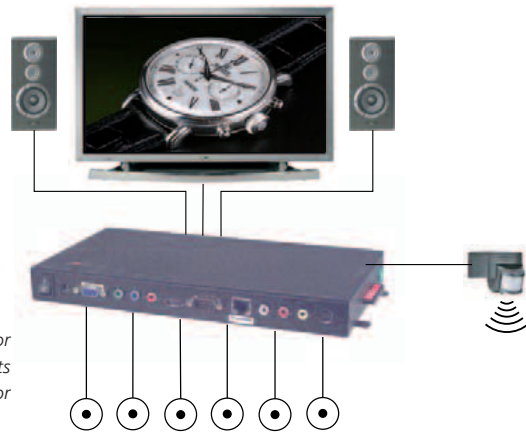

Sales Sheet

Digital Video Player in compact design

- perfect for POI/POS applications
- Stand-alone-operation (playlist mode) or integrated in control application (e.g. keypads, motion detector)
- HD version available

Applications

- Sales room
- Cashier's desk
- Museum
- Exhibition / Trade show

Why use ProPLAY?

- accepts current video formats: MPEG-1, MPEG-2, MPEG-4 (H.264)*, WMV/HD*
- compact design for flexible positioning/mounting
- wear-free operation with Compact Flash Card
- storage capacity up to 150 minutes of Video**
- control by contact closures and RS-232
- works with playlists and schedules
- excellent price/performance ratio

Clip selection via keypad or RFID, the sequence starts via motion detector

* only ProPLAY HD
** depends on size of CF-Card

Product range

	ProPLAY Audio	ProPLAY VGA	ProPLAY HD
Audio MP 3	•	•	•
SD Video		•	•
HD Video			•
Max. Video resolution		640 x 480	1360 x 768 / 1080p
Control ports	Contact closures, RS- 232	Contact closures, RS-232	Contact closures, RS-232

New: ProPLAY HD

- Video-Content with full HD resolution 1080p
- Compatible with all SD and HD resolutions
- Storage capacity up to 90 minutes of Video in HD quality*
- TCP/IP port to import video clips
- 16 contact closures for push buttons
- Interfaces: RS-232 and IP
- IR-Remote included in delivery