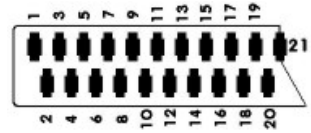

SCART Connector

A 21-pole connector used for Audio Visual (AV) applications.

Pin	Function
1	Audio out R
2	Audio in R
3	Audio out L
4	Audio gnd
5	B gnd
6	Audio in L
7	B or U
8	Function switching
9	G gnd
10	Data line 2
11	G or Y
12	Data line 1
13	R gnd
14	Data gnd
15	R or V
16	Blanking
17	Video gnd
18	Blanking gnd
19	Video out
20	Video in
21	Common Gnd